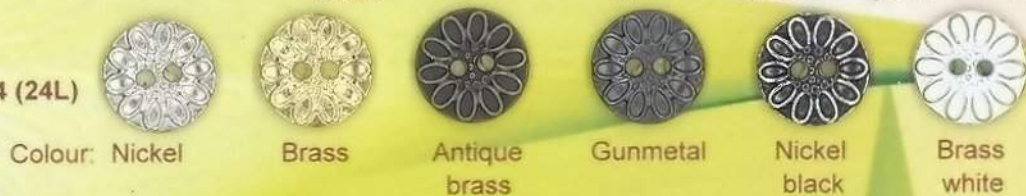

Colour: Nickel Brass Antique brass Gunmetal Contrasted tin Dark brass Nickel black Brass white