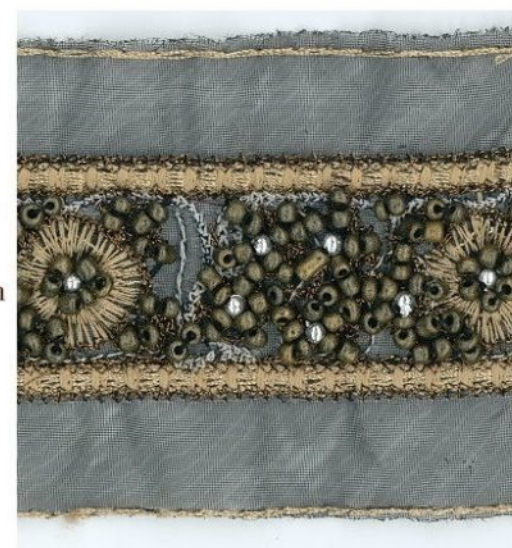

No: LH00147
Width: 2.5cm
Colour: White

No: LH00083
Width: 3cm
Colour: Black

No: LH00070
Width: 2.5cm
Colour: Black

No: LH00150
Width: 3.5cm
Colour: Black

No: LH00078
Width: 3.1cm
Colour: Brown

Remark: Colors and sizes may vary slightly during production