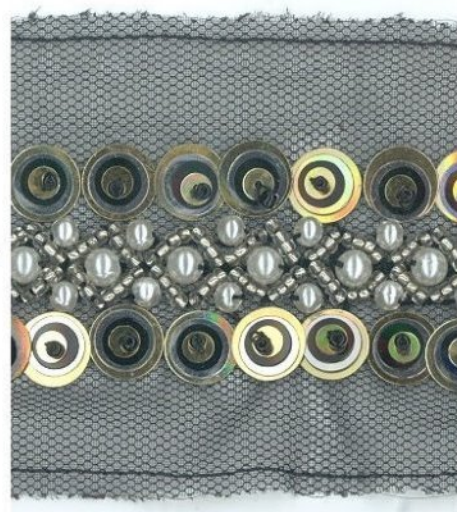

No: LH00081
Width: 3.3cm
Colour: White, gold, black

No: LH00109
Width: 1.4cm
Colour: Black

No: LH00106
Width: 2.5cm
Colour: White

No: LH00106
Width: 2.5cm
Colour: Black

Remark: Colors and sizes may vary slightly during production