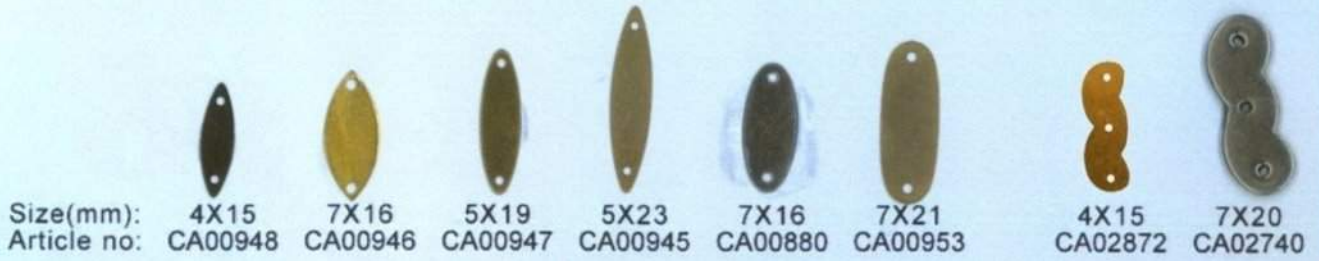

Brass Sequin 50